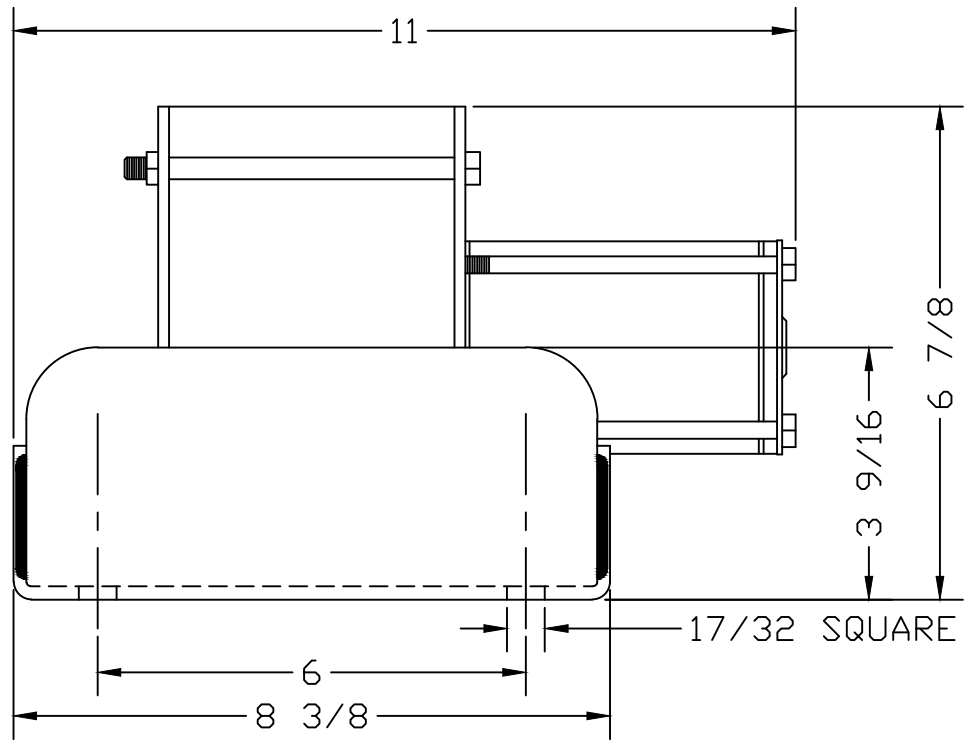

NO: 103-0120

*DIMENSIONS ARE IN INCHES

TENDAIRE / ELECTROL
1100 West Cedar St., Beresford, SD 57004

NAME: DIMENSIONS--
RV-1750B VIBRATOR

ON ALL MACHINE DIMENSIONS ALLOW ± 0.005
UNLESS OTHERWISE SPECIFIED.

MATERIAL:

PART TO: NA

SCALE: NONE

DATE: 04/07/10

DWG BY: A.M.L.