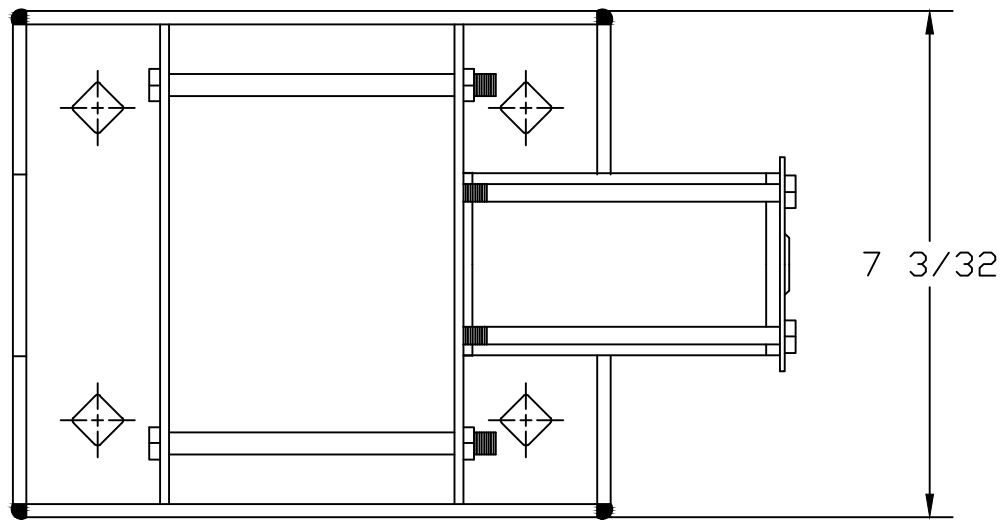

NO: 103-0120

*DIMENSIONS ARE IN INCHES

TENDAIRE / ELECTROL
1100 West Cedar St., Beresford, SD 57004

NAME: DIMENSIONS--
RV-1750B VIBRATOR

ON ALL MACHINE DIMENSIONS ALLOW ± 0.005
UNLESS OTHERWISE SPECIFIED.

MATERIAL:

PART TO: NA

SCALE: NONE

DATE: 04/07/10

DWG BY: A.M.L.