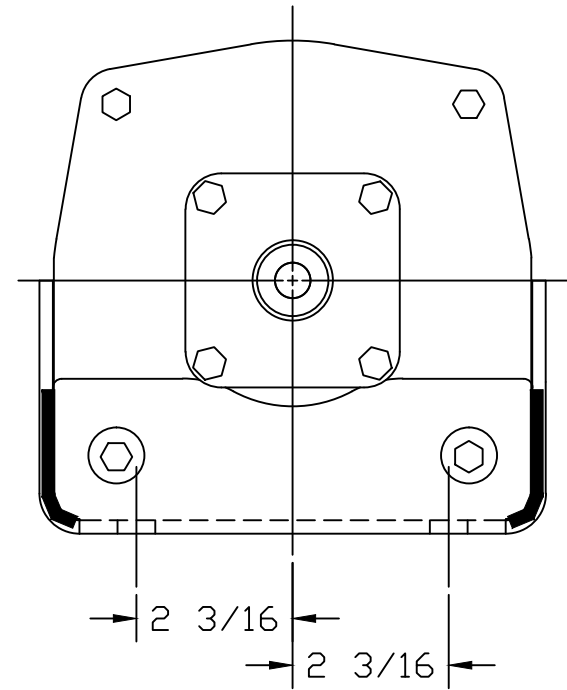

NO: 103-0120

*DIMENSIONS ARE IN INCHES

TENDAIRE / ELECTROL
1100 West Cedar St., Beresford, SD 57004

NAME: DIMENSIONS--
RV-1750B VIBRATOR

ON ALL MACHINE DIMENSIONS ALLOW ± 0.005
UNLESS OTHERWISE SPECIFIED.

MATERIAL:

PART TO: NA

SCALE: NONE

DATE: 04/07/10

DWG BY: A.M.L.