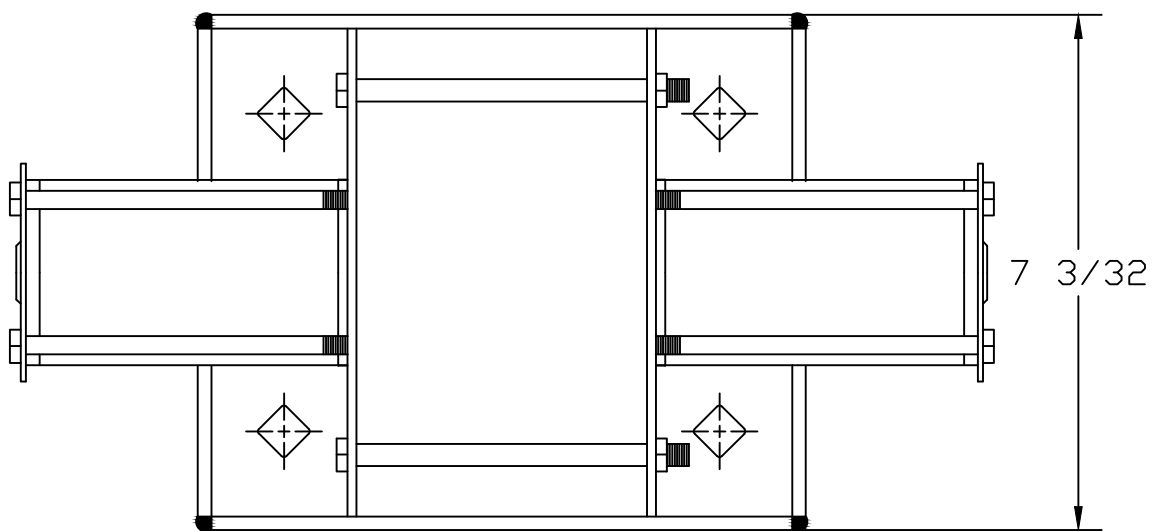

NO: 103-0117

*DIMENSIONS ARE IN INCHES

TENDAIRE / ELECTROL 1100 West Cedar St., Beresford, SD 57004		NAME: DIMENSIONS-- RV-3500B VIBRATOR	ON ALL MACHINE DIMENSIONS ALLOW ± 0.005 UNLESS OTHERWISE SPECIFIED.	
MATERIAL:	PART TO: NA	SCALE: NONE	DATE: 07/09/09	DWG BY: A.M.L.