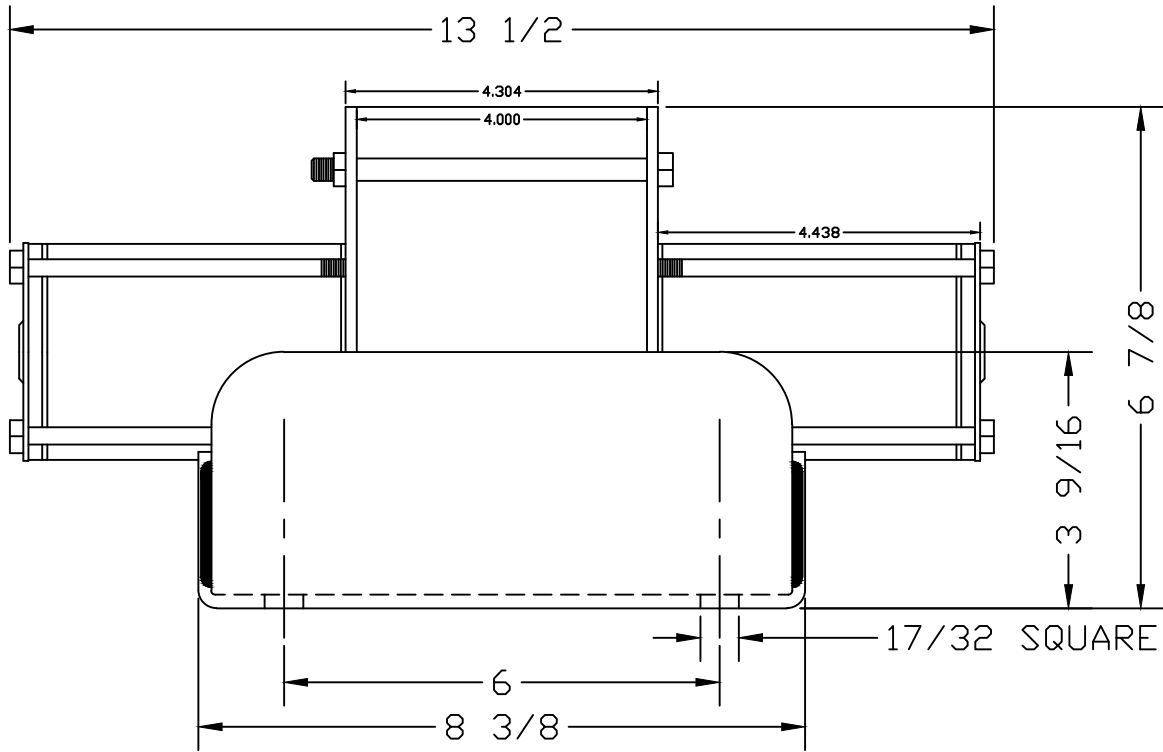

NO: 103-0117

*DIMENSIONS ARE IN INCHES

TENDAIRE / ELECTROL 1100 West Cedar St., Beresford, SD 57004		NAME: DIMENSIONS-- RV-3500B VIBRATOR	ON ALL MACHINE DIMENSIONS ALLOW ± 0.005 UNLESS OTHERWISE SPECIFIED.	
MATERIAL:	PART TO: NA	SCALE: NONE	DATE: 07/09/09	DWG BY: A.M.L.