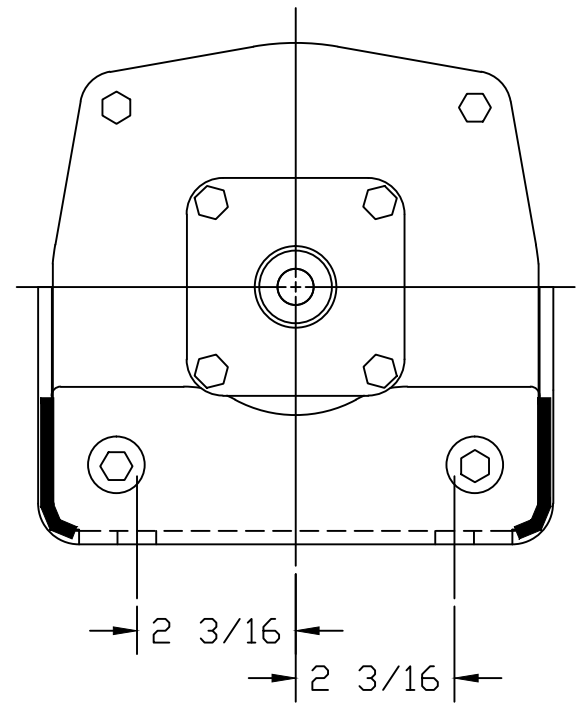

NO: 103-0117

*DIMENSIONS ARE IN INCHES

TENDAIRE / ELECTROL 1100 West Cedar St., Beresford, SD 57004		NAME: DIMENSIONS-- RV-3500B VIBRATOR	ON ALL MACHINE DIMENSIONS ALLOW ± 0.005 UNLESS OTHERWISE SPECIFIED.	
MATERIAL:	PART TO: NA	SCALE: NONE	DATE: 07/09/09	DWG BY: A.M.L.